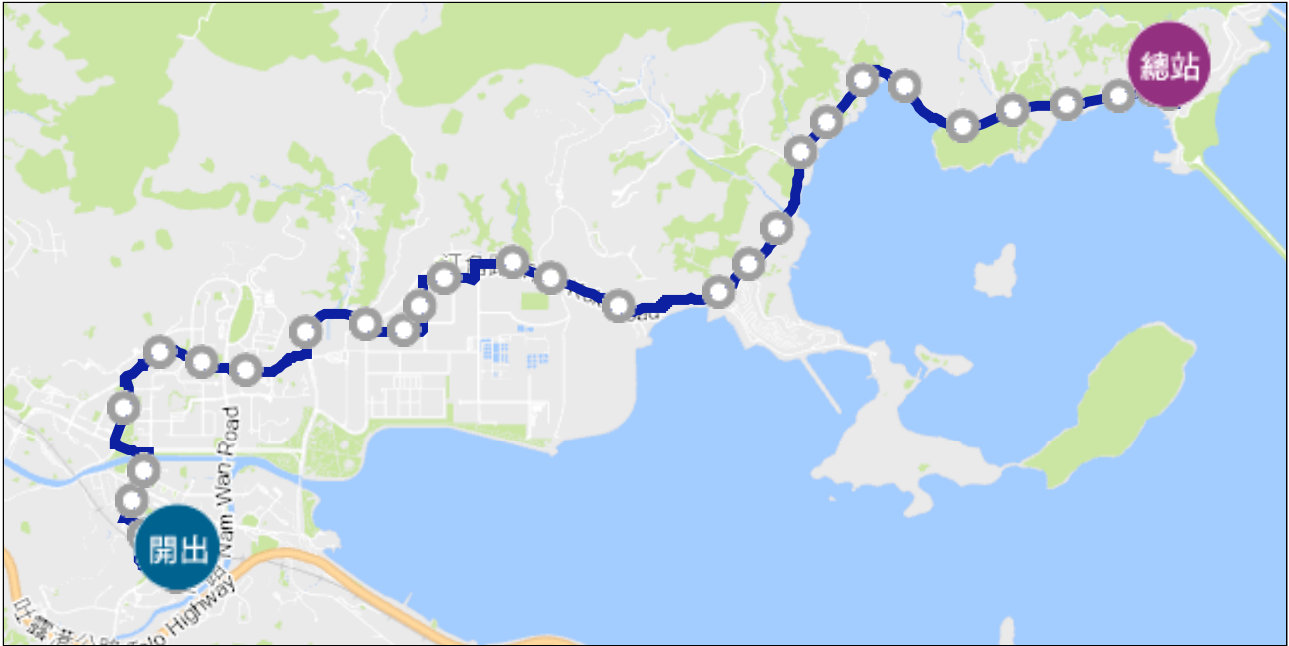

KMB 75K

Start **TAI PO MARKET STATION** End **TAI MEI TUK B/T**

Full Route

TAI PO MARKET STATION,TAI PO HUI MARKET,PO HEUNG STREET TAI PO,PO HEUNG BRIDGE TAI PO,WING FAI GARDEN,TAI PING INDUSTRIAL CENTRE,FU HENG ESTATE,YEE NGA COURT,YUE KOK,DAI FAT STREET TAI PO,DAI WANG STREET TAI PO,DAI FU STREET TAI PO,DAI SHUN STREET TAI PO,TAI PO EAST FIRE STATION,LO FAI ROAD TAI PO,FORTUNE GARDEN,SAM MUN TSAI ROAD TAI PO,WONG YUE TAN,SHUEN WAN,SAN TAU KOK,PO SUM PAI,LAI PEK SHAN,GREEN COVE,TING KOK,SHAN LIU,LO TSZ TIN,LUNG MEI VILLAGE,LUNG MEI	\$5.8
TAI MEI TUK BUS TERMINUS	